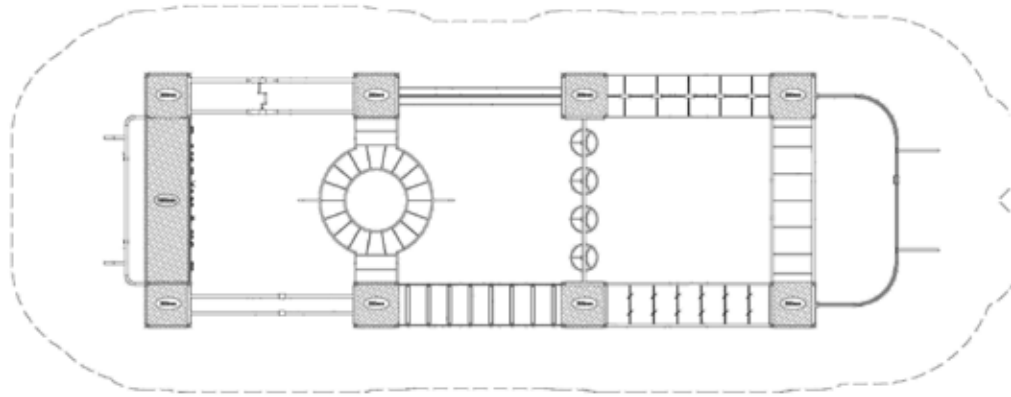

A superior senior fitness circuit

One of our famed Senior fitness circuit playgrounds. We use 4m long events to ensure ongoing challenge for even the most capable children - even adults will want to give this a go. It was on one of our playgrounds, similar to this model, that Auckland University carried out a world first study in 1998 that proved the fitness benefits of casual play. With a few slight modifications over the years, these circuit designs are still building the physical capabilities of kiwi kids all over New Zealand and creating health fitness habits that last them a life time.