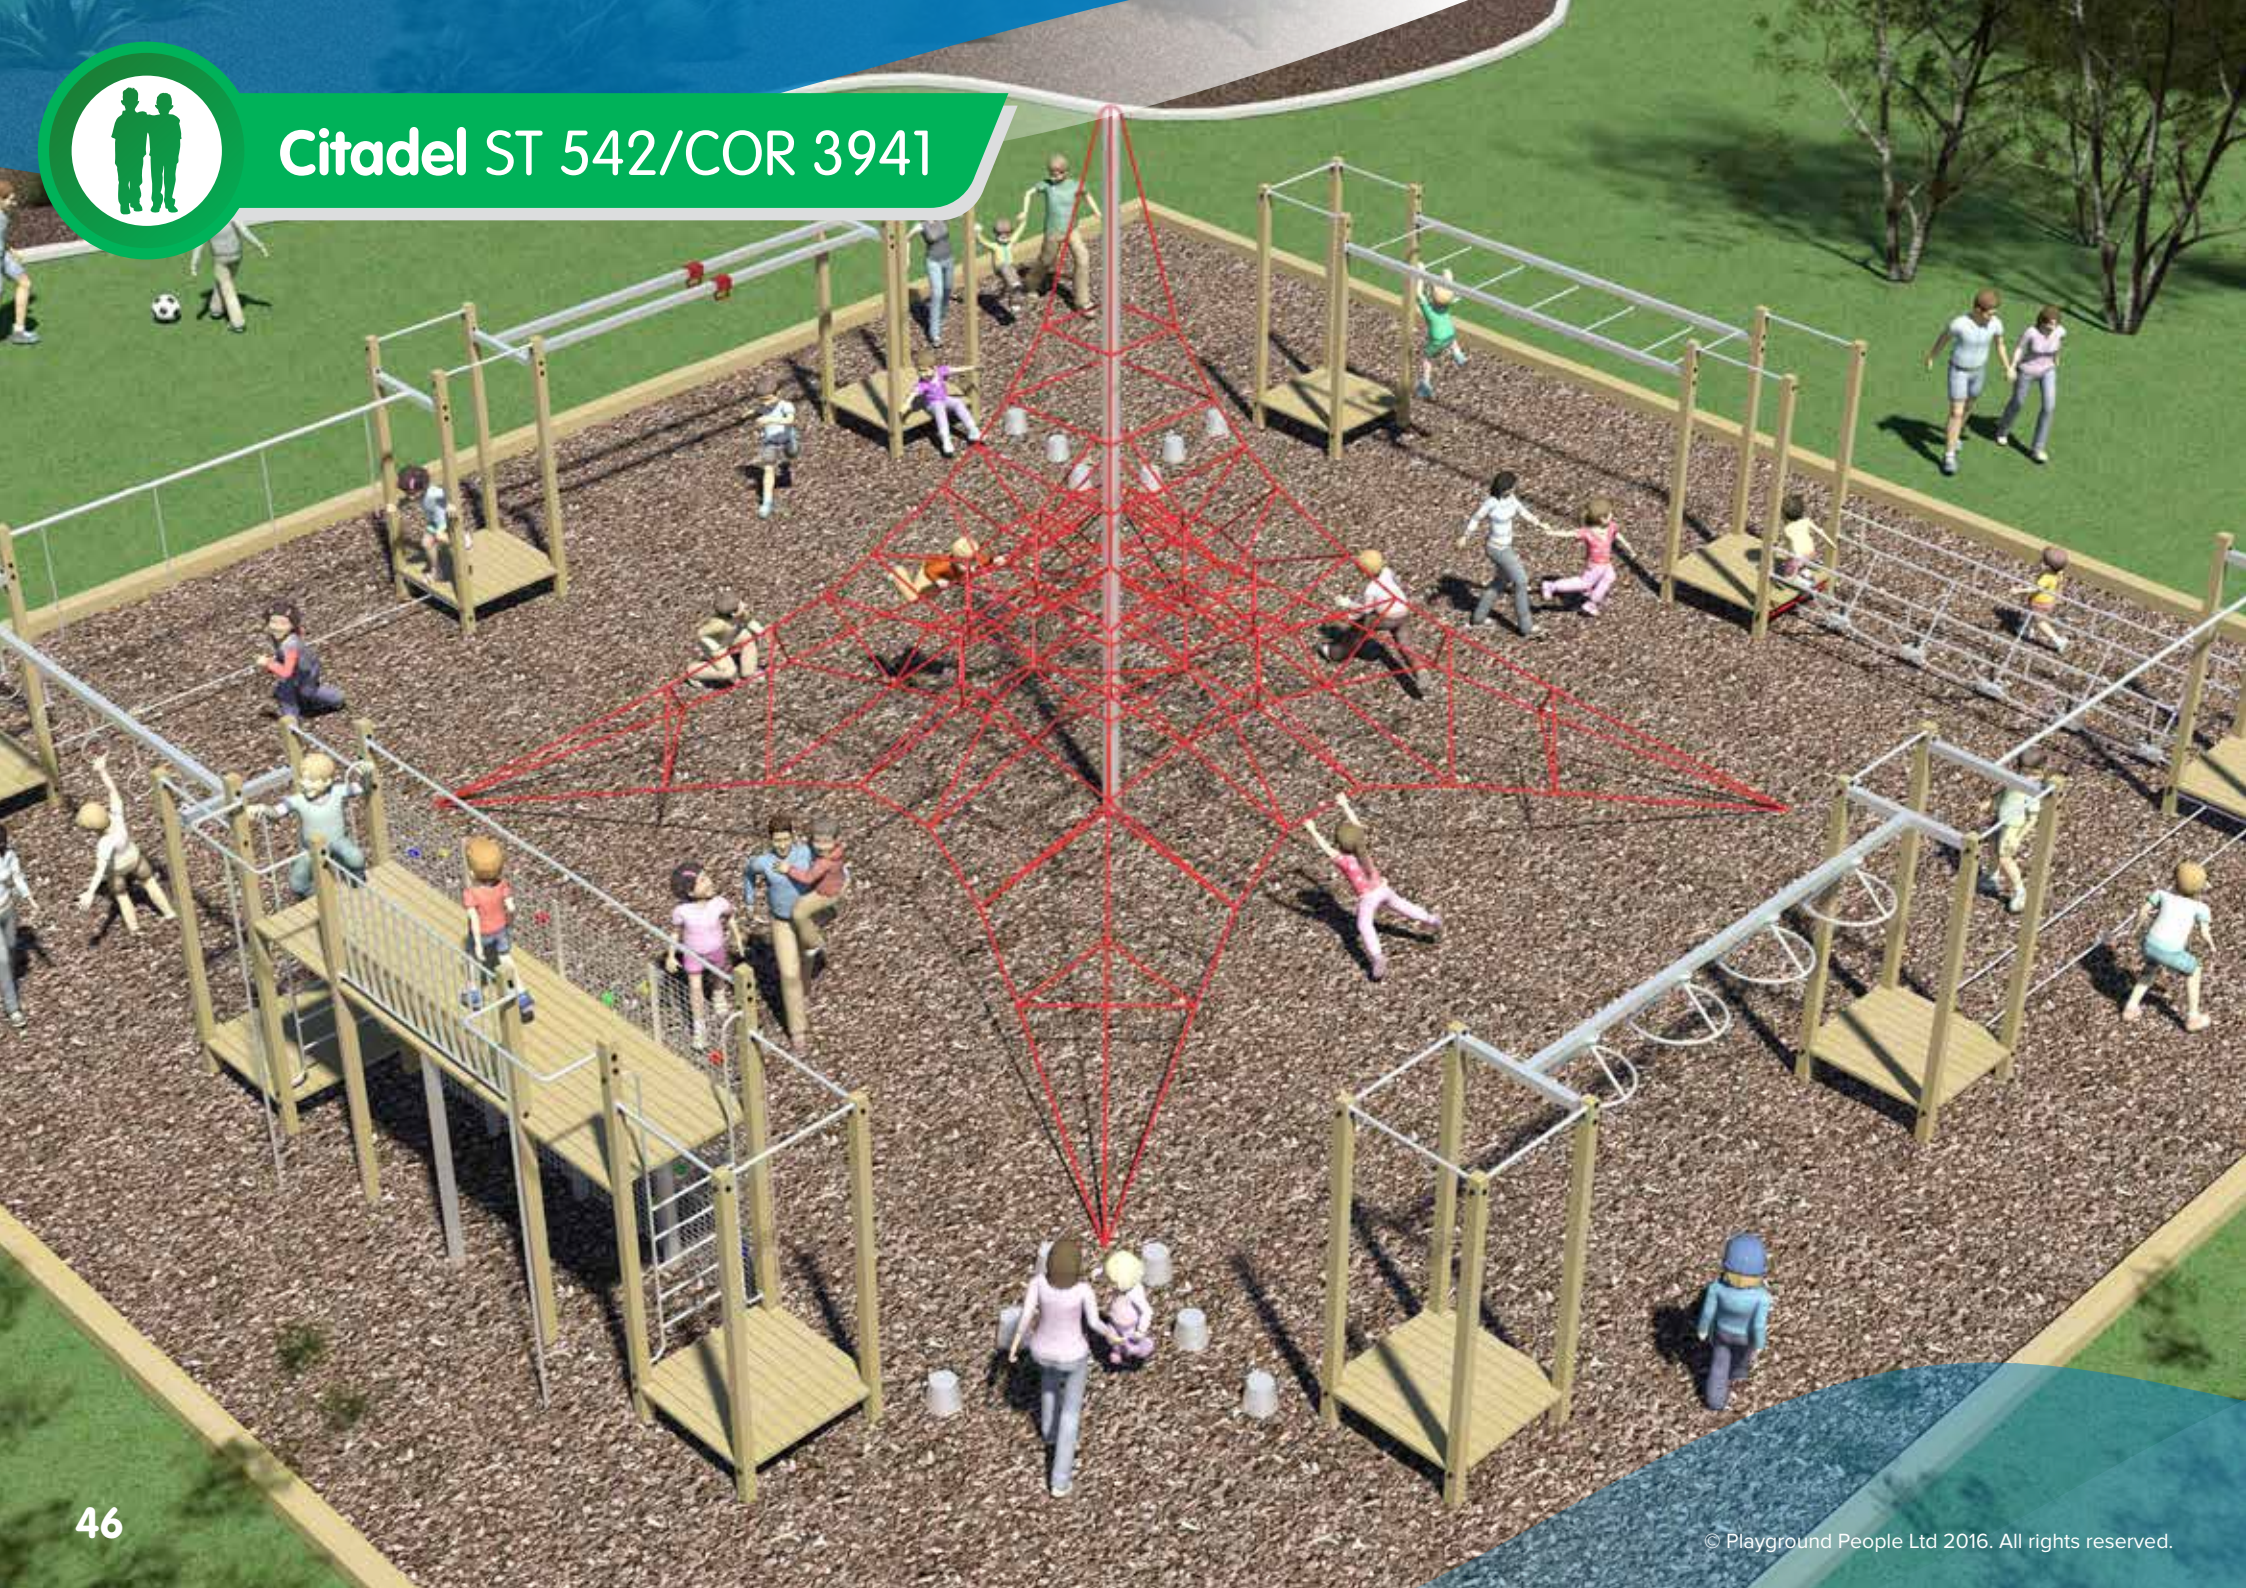

## A multi directional masterpiece

The StarQuest is one of our flagship designs. This is a large playground, which will accommodate huge numbers of children at any one time and combines the pick of our upper-body, balance and climbing challenges for this age group. The octagonal shape means that there are at least three directions children can chose to go at any point in the playground. This allows for multiple different circuits which children can create for themselves, so there are many different ways to play on this structure.

Fallzone  
16m x 24m

*Note: As with all of our designs, we include decks between all of the events. Decks allow for safe transition between the different events, an area for children to wait their turn and safely pass each other as well as socialise.*

## Climbing to new heights

The Citadel is an impressive looking playground consisting of an 11m x 11m Circuit of balance and upper-body challenges surrounding a 6m high Corocord Spacenet. This playground offers the best of playground fitness challenges as well as the best possible climbing experience from Corocord – the Spacenet Inventors – the highest quality rope play equipment on the market.