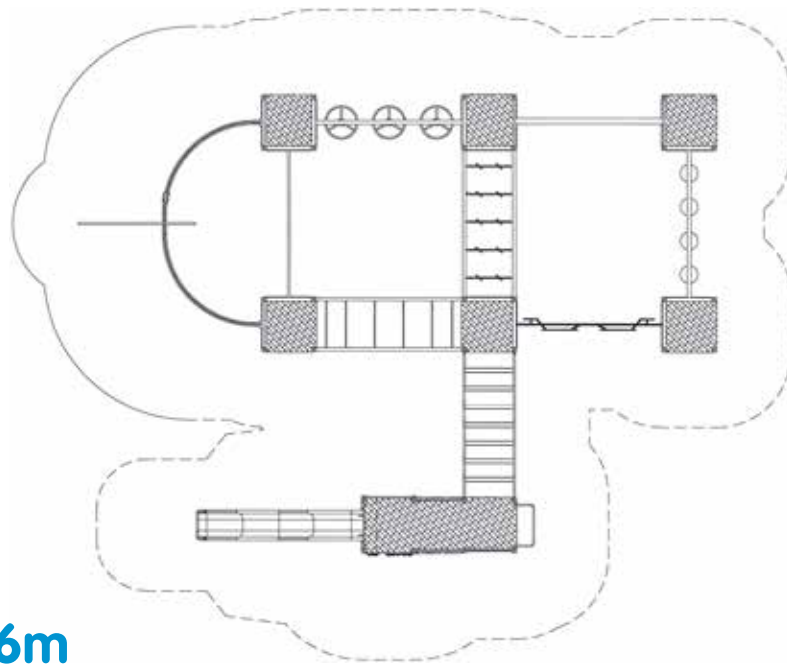

An all age play starter for any environment

Aluminium post and decks ensure maximum protection against all environmental and social conditions. A council favourite for coastal locations, these playgrounds have proven to stand the test of time. This design was created for a seaside location on the Coromandel Peninsular where dozens of children can descend onto the playground at any time of day during the summer months. The playground has two circuits of climbing, upper body and balance challenges (one slightly easier than the other) which are connected to a slide tower with the Incline Log Stepper.

Fallzone
13.5m x 16m

Tairua CA 527