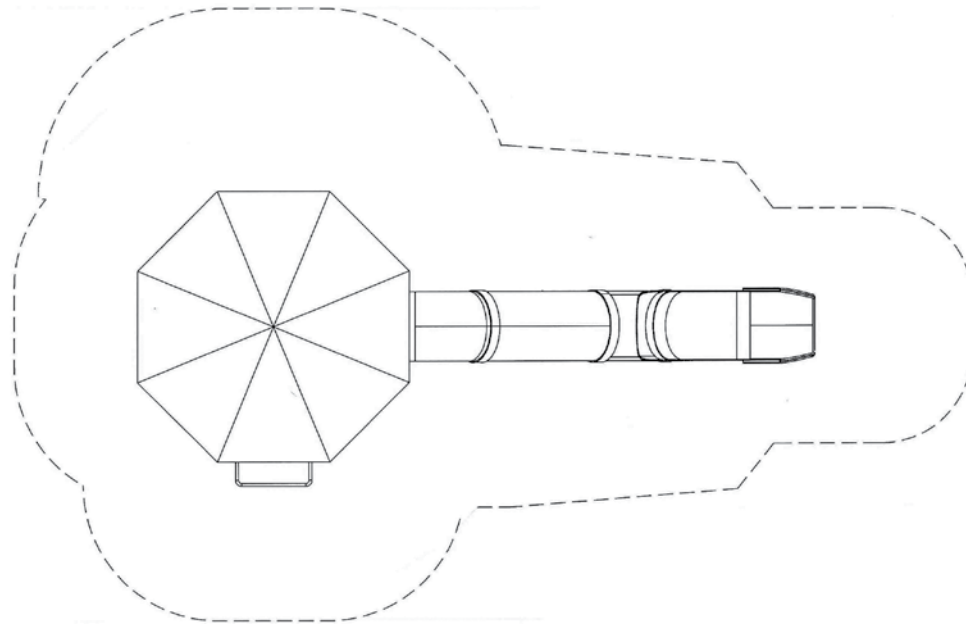

## A great social place to be

A roofed Octagonal tower with a 4.7m<sup>2</sup> deck provides shelter as well as an elevated viewing area and plenty of space for socialising, the Tube slide is always a favourite. The Tamataea Tower works great as a stand-alone tower or it can be connected to one of our other playground designs to provide a wider range of play experiences.