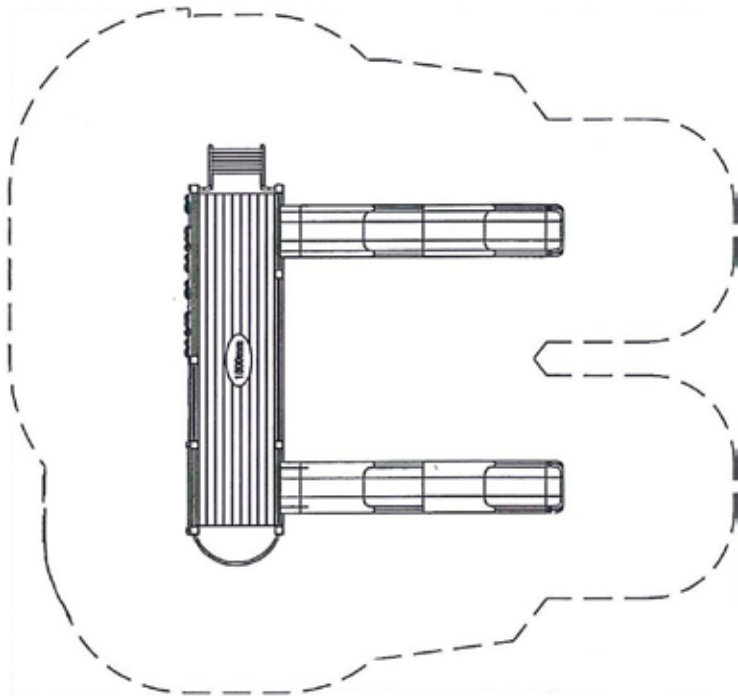

## A practical solution for small spaces

This smaller structure includes an elevated 4m long deck with two 1.8m high wave slides and a fire pole. The deck can be accessed by a Hand/Eye climbing wall or our popular Steel Mesh Rock Wall. The design works particularly well where space is at a premium or in existing play areas to add climbing and sliding opportunities.