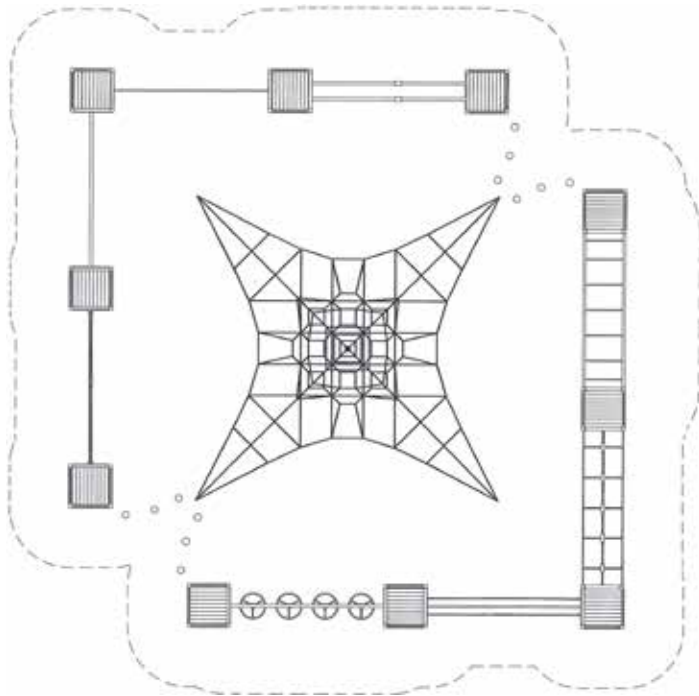

Climbing to new heights

The Citadel is an impressive looking playground consisting of an 11m x 11m Circuit of balance and upper-body challenges surrounding a 6m high Corocord Spacenet. This playground offers the best of playground fitness challenges as well as the best possible climbing experience from Corocord – the Spacenet Inventors – the highest quality rope play equipment on the market.

Fallzone
18.5m x 18.5m

Citadel ST 542/COR 3941