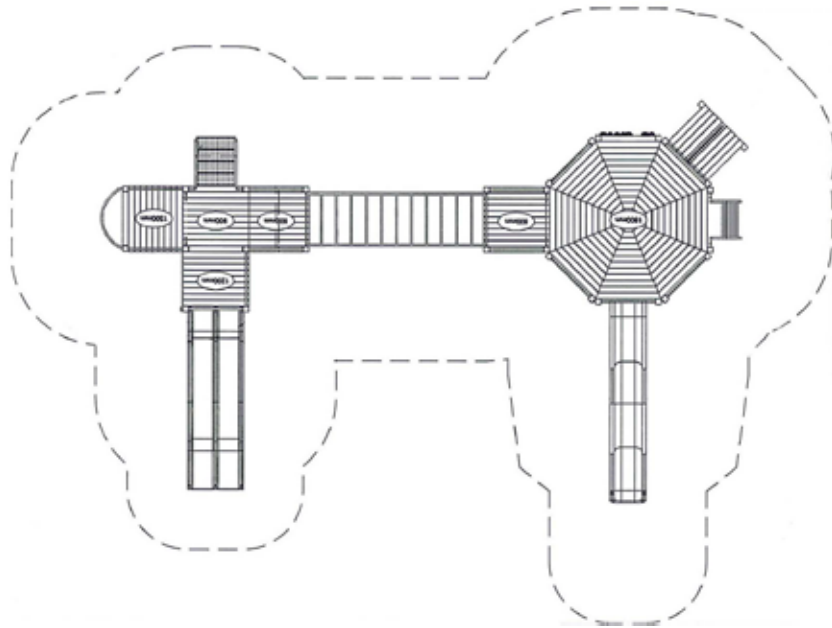

A versatile favourite for public places

The Mooney design and several variations of it have proven a success in public playgrounds around New Zealand. The more junior deck cluster is perfectly complimented by the spacious Octagonal Deck Tower which is connected via the wobbly Inclined Log Stepper. Younger children get a real sense of achievement when they are able to traverse to the elevated deck unaided.

Fallzone
10.5m x 14m

Mooney JT583 V4