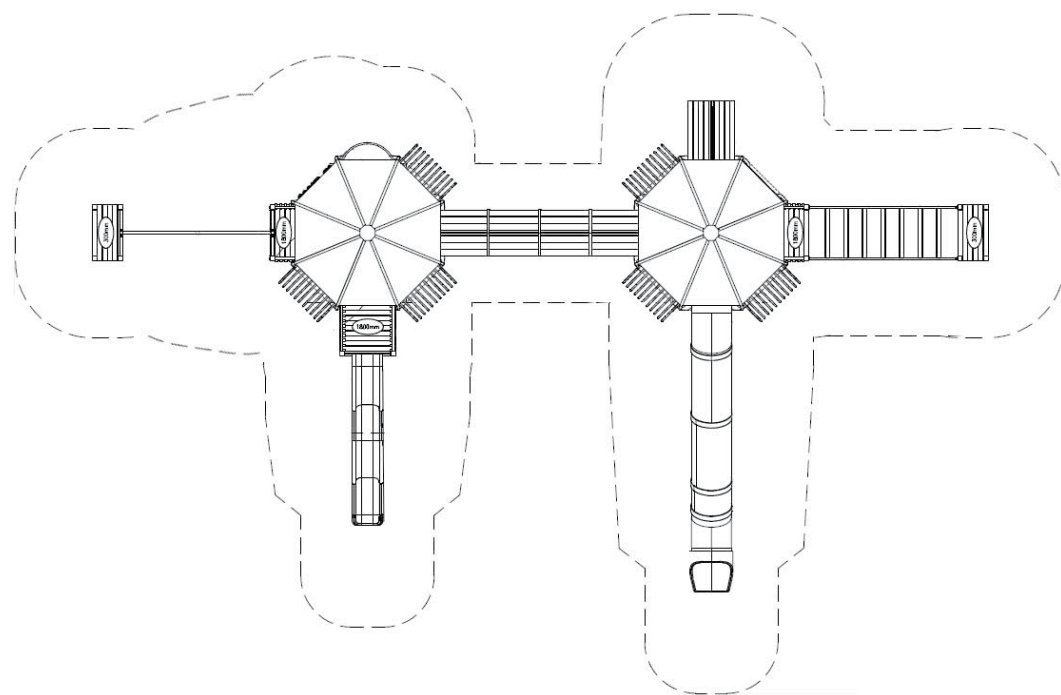

A designer destination

Cirque Towers are a great example of the sort of destination playground style structure that we can create for you. Two towers connected by the Castle Crawl tunnel with multiple means of access and egress, will engage many children at any one time and make a real statement in your play area.

Fallzone
20m x 13.5m

Cirque Towers CT 637