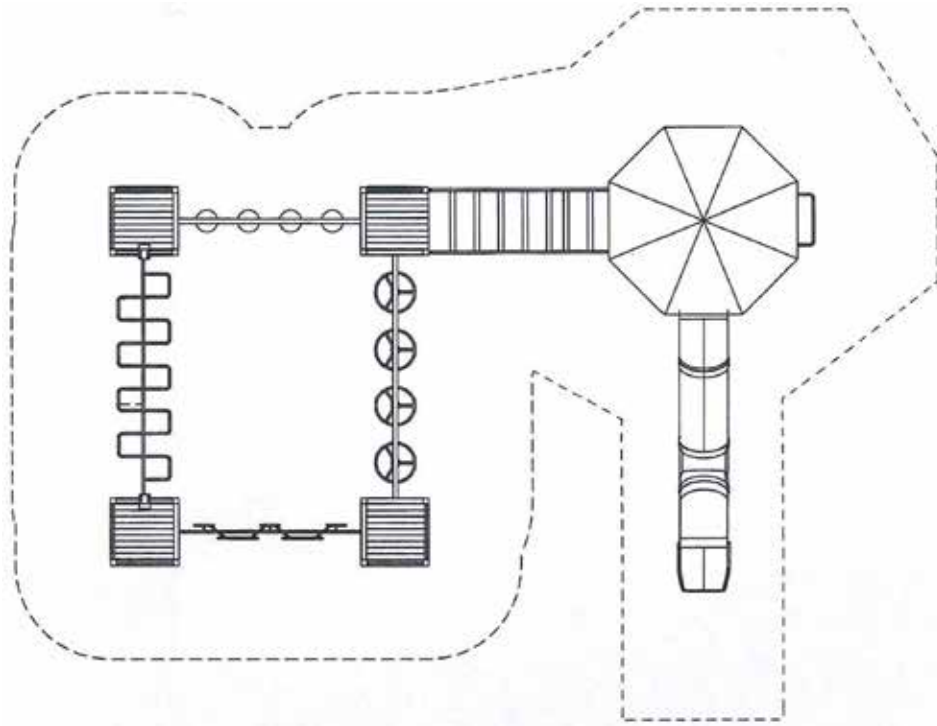

## A sociable step up for play

The Acacia design is a step up from the smaller Millwater model – the events in the circuit are a more challenging 4m in length and the Inclined Log Stepper leads to an Octagonal Deck Tower which provides plenty of room for socialising and an impressive Tube Slide to exit.