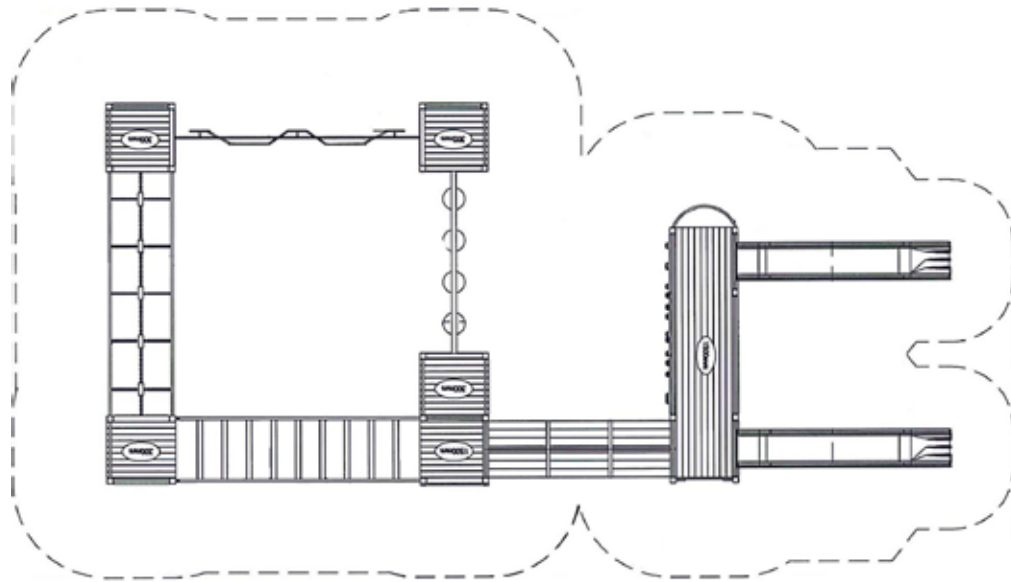

## A great fit for advancing juniors

For schools that already have a good senior playground, the Waipipi design is a great option for capable junior students. The climbing and balance circuit has a Castle Crawl Tunnel connecting to a climbing wall tower with two slides and a fire pole.