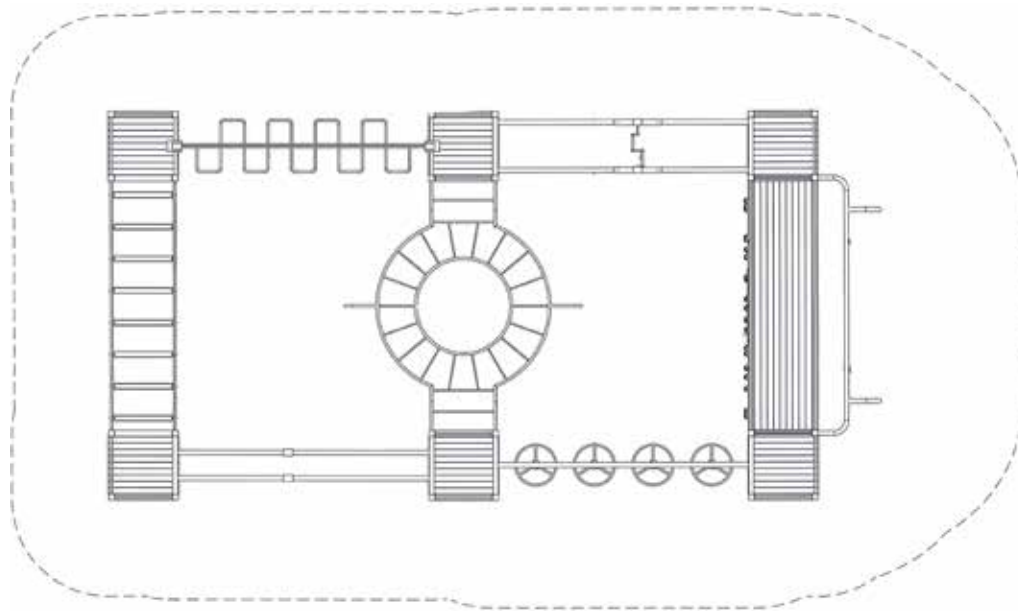

A double circuit for serious play

The Stoke design is a double circuit senior playground made up of challenging 4m long events and is perfectly suited for primary schools that already have playgrounds catering for their junior and middle school students. This playground will give the younger children something to look forward to and to progress toward.

Fallzone
10m x 15.5m

Stoke ST 459