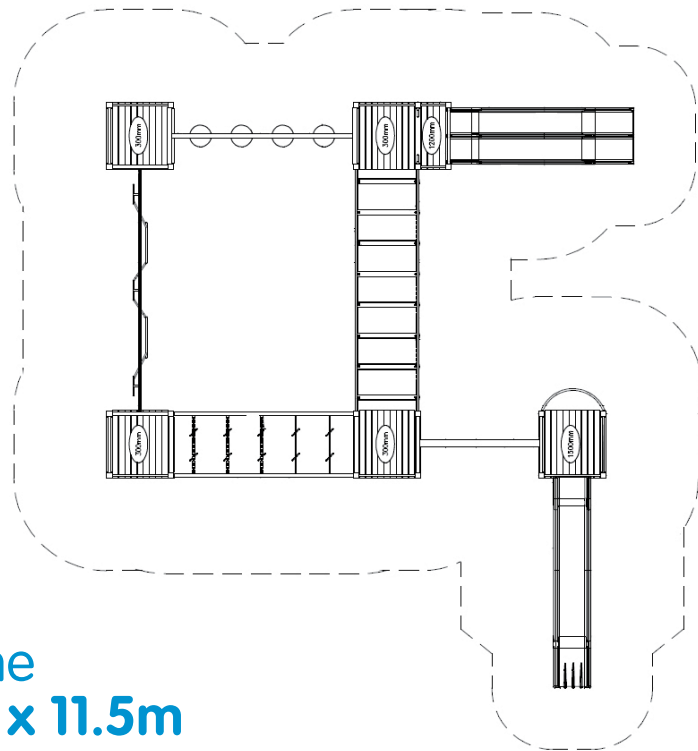

A structure with swift play flow

This design was created for the South Taranaki District Council play area at Kaupokonui Beach Camp. The playground is made to accommodate plenty of children at any one time, with a climbing, upper-body and balance circuit that connect two different sliding towers. The circuit design encourages children to flow around the structure in games of pursuit with the opportunity to branch off and use one of the slides or the fire pole for a quick exit.

Fallzone
12.5m x 11.5m

Kaupokonui CT 610