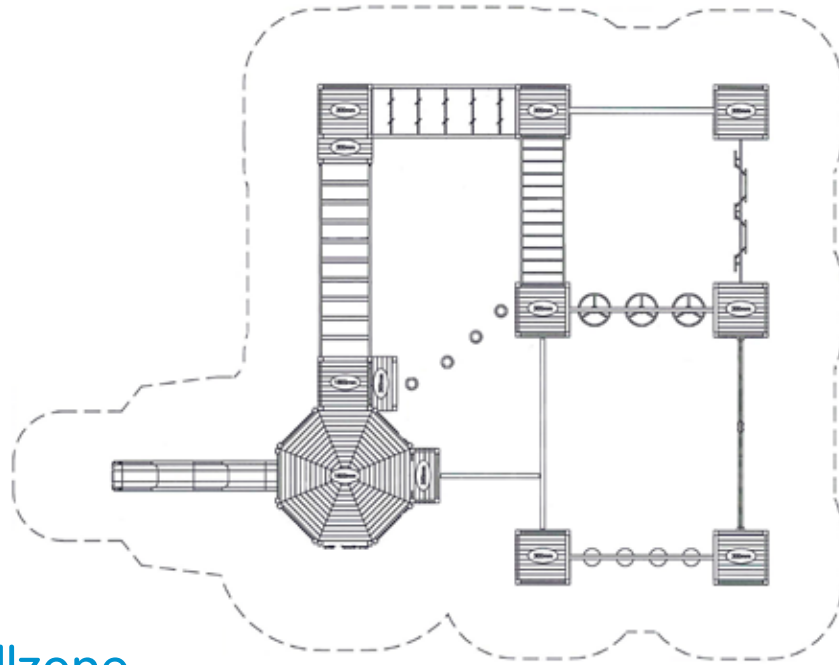

A challenge for all ages

The Highlander is perfect for schools where one playground needs to cater to all pupils from year 1 to 7. The design is configured with 4 potential circuits, which allow children to choose their own pathway around the playground or teachers can design circuits for the children to navigate as part of their PE curriculum. The elevated roofed Octagonal Deck tower gives the children an area to rest, socialise and observe away from the action.

Fallzone
16.5m x 13m

The Highlander CT 572 V3