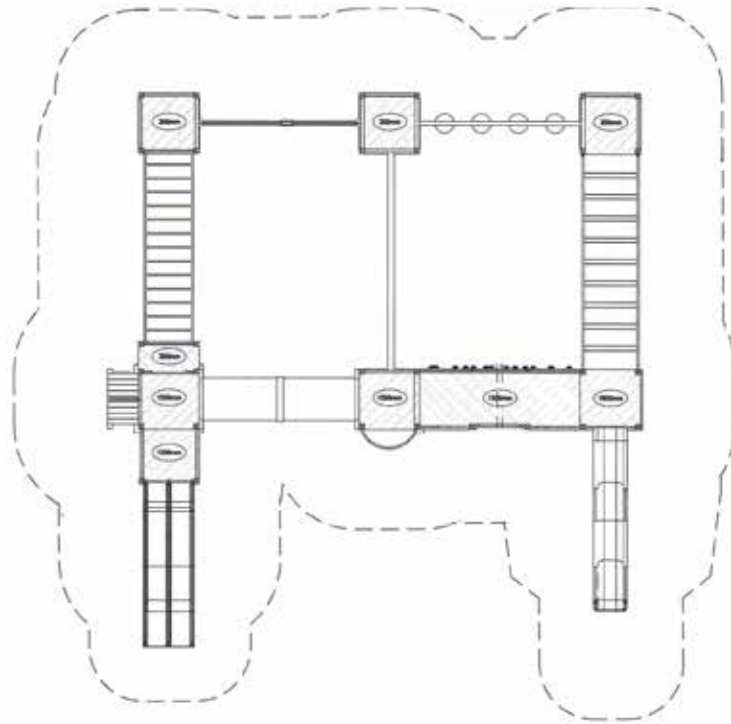

An elevated eye-catching design

The Sovereign Palms design was created for a public playground in a high end property development. The double circuit makes this playground perfect for games of pursuit which can be enjoyed by kids of all ages. The design has been configured so that one whole side of the playground is elevated, this gives the structure a real presence and the placement of this frontage will draw children into the playground signalling that this is a place where there is fun to be had.

Fallzone
13m x 13m

Sovereign Palms CA 613