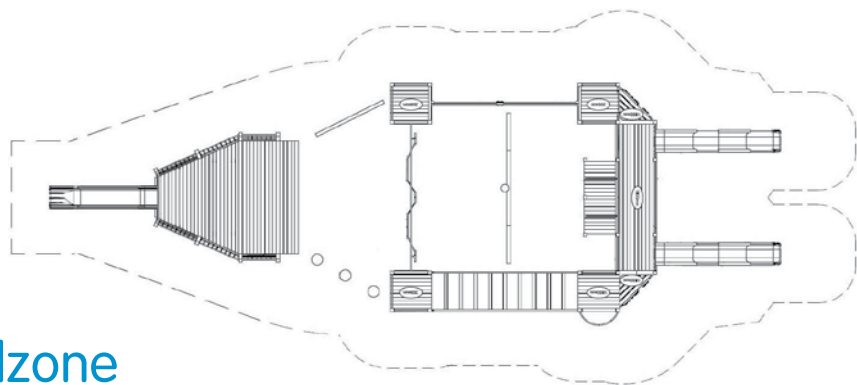

An imaginative space for all

With many play areas being located near the coast, nautical theming adds an imaginative element to playgrounds. Providing a visual theme for play areas is a fun way to inspire kid's imaginations and make a play space stand out from others, however we firmly believe that the theming should not come at the expense of play value. For this reason, we approached the design of our ship with play as the first consideration. The result is our fantastic Pirate Ship! This includes a more challenging circuit for the older children based around the ship mast with a Rockwall and Slide tower making up the ships stern. We have created a bow that features a slide, ship steering wheel and port hole tunnel as well as a spacious inclined deck – making for a great imaginative play platform – which links back to the circuit via a balance plank and stepping pods.

Fallzone
23m x 10.5m

Platinum Pirate Ship CT 578 V5