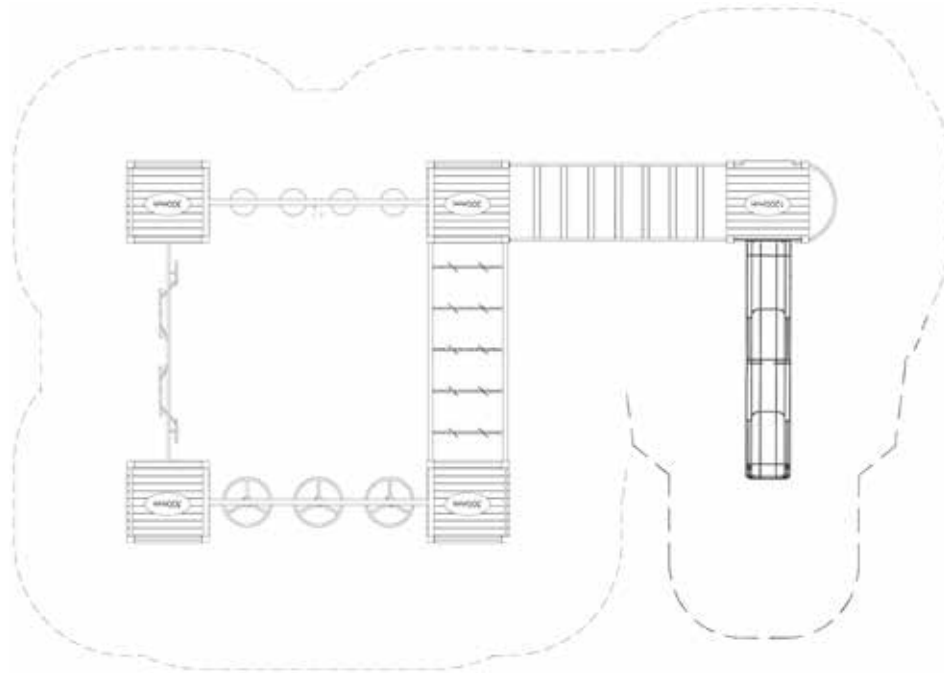

A proven performer for play

The Millwater design is an old favourite of ours which has proven to work very well in small play areas where a wide age range needs to be catered for. It includes a circuit made up of 3m long challenges which are connected to a 1.8m high wave slide and fire pole by the popular Inclined Log Stepper.

Millwater CT 483

Fallzone
13.5m x 8.5m