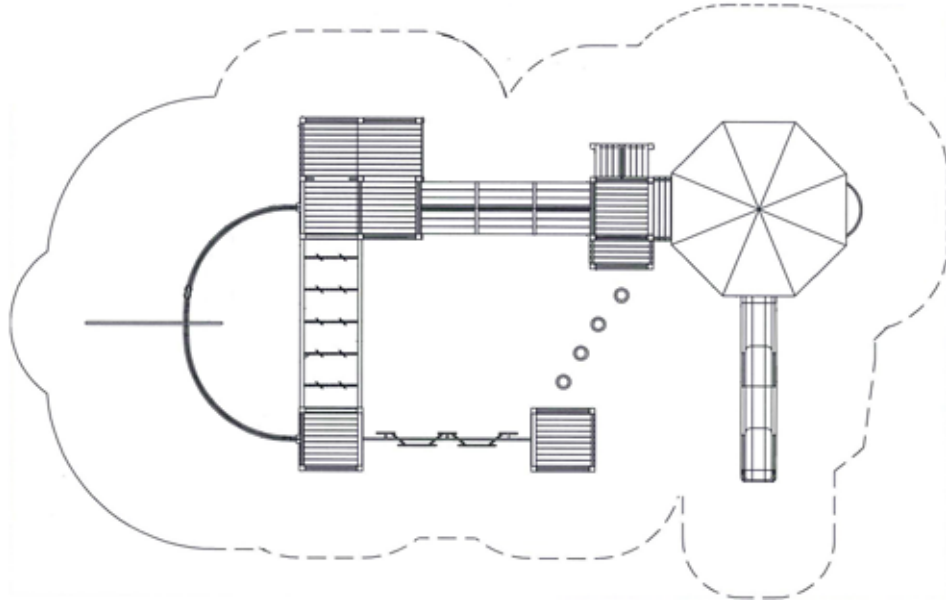

A junior primary school power house

Originally designed to fit into an existing play area at Hillsborough School in Auckland, we have found this design to be a very popular option for junior playgrounds in primary schools. While relatively compact this design packs in many play experiences – sliding, climbing, crawling, balancing, socialising and imagination play and age appropriate upper body challenges – the Gladiator Rings and a Radial Track Ride.

Fallzone
16.5m x 10.5m

Hillsborough 2.0 JT 579