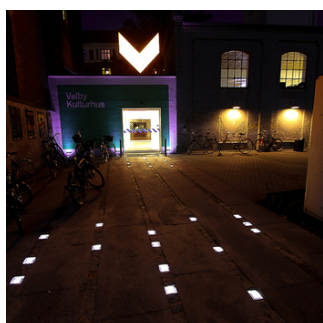

FACTS

SUNSTONE

8

Solar-powered LED lights integrated in a paving stone - no power cables or maintenance. Tolerates 7 tons 'drive-over' by cars and turns on automatically after dark - even in winter when the sun light is minimal. Ideal for both existing and new facilities as paths, patios, parks and green spaces. Also for use on vertical surfaces such as walls.