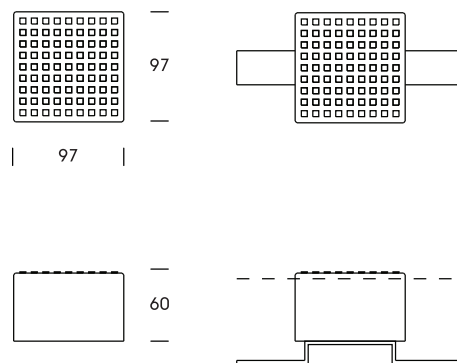

FACTS

SUNSTONE

8

Solar-powered LED lights integrated in a paving stone - no power cables or maintenance. Tolerates 7 tons 'drive-over' by cars and turns on automatically after dark - even in winter when the sun light is minimal. Ideal for both existing and new facilities as paths, patios, parks and green spaces. Also for use on vertical surfaces such as walls.