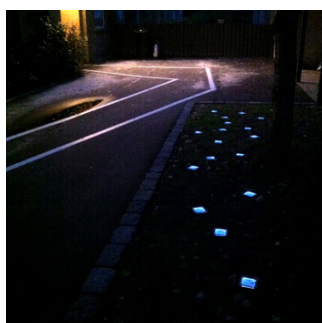

### # 8

Solar-powered LED lights integrated in a paving stone - no power cables or maintenance. Tolerates 7 tons 'drive-over' by cars and turns on automatically after dark - even in winter when the sun light is minimal. Ideal for both existing and new facilities as paths, patios, parks and green spaces. Also for use on vertical surfaces such as walls.

## Usage

Solar powered LED lighting paving stone, designed to adapt concrete blocks, embedded and mountable on gravel, tarmac, soil - even walls.