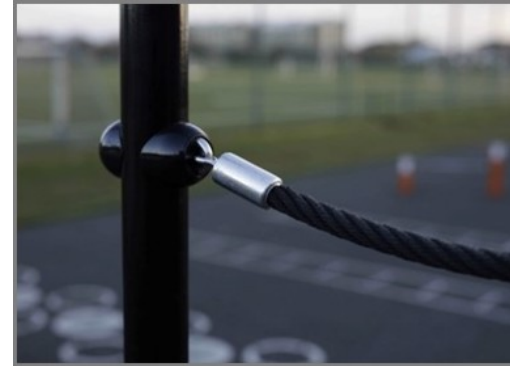

Suspension Trainer Compact

FAZ107

KOMPAN
Let's play

Item no. FAZ10700-0900	
General Product Information	
Dimensions LxWxH	227x119x291 cm
Age group	13+
Play capacity (users)	2
Colour options	

Suspension training is very effective because it simultaneously increases strength, balance, flexibility and core stability. With 49 exercises the suspension trainer is one of the most versatile pieces of exercise equipment on which all muscle groups can be trained in a functional and effective way, no matter what the fitness level of the user is. With the suspension

FAZ107

The uniquely designed handles are made of PUR and a reinforced aluminium frame that ensures a strong but light design. The ergonomically shaped handles guarantee a good and pleasant grip for all users.

The KOMPAN suspension trainer has independently anchored handles with a 40cm distance between the ropes. It gives the user plenty of workout space between the ropes and makes the suspension trainer extremely easy and comfortable to use.

Ropes are made of UV-stabilised PES with inner steel cable reinforcement. The rope is induction treated in order to create a strong connection between steel and rope which leads to good wear resistance.