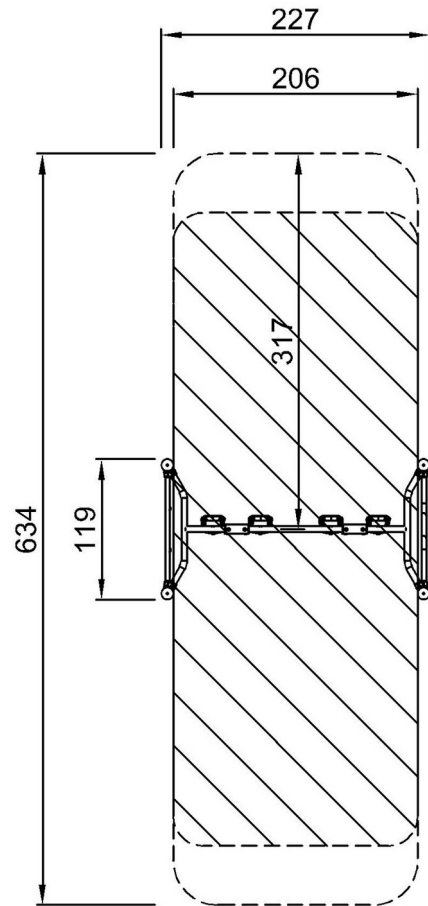

Item no. FAZ10700-0900

Installation Information

Max. fall height	0 cm
Safety surfacing area	13.0 m ²
Total installation time	4.4
Excavation volume	0.25 m ³
Concrete volume	0.14 m ³
Footing depth (standard)	90 cm
Shipment weight	234 kg
Anchoring options	

FAZ10700
**291cm
***13m²

FAZ10700

[Click to see TOP VIEW](#)

[Click to see SIDE VIEW](#)